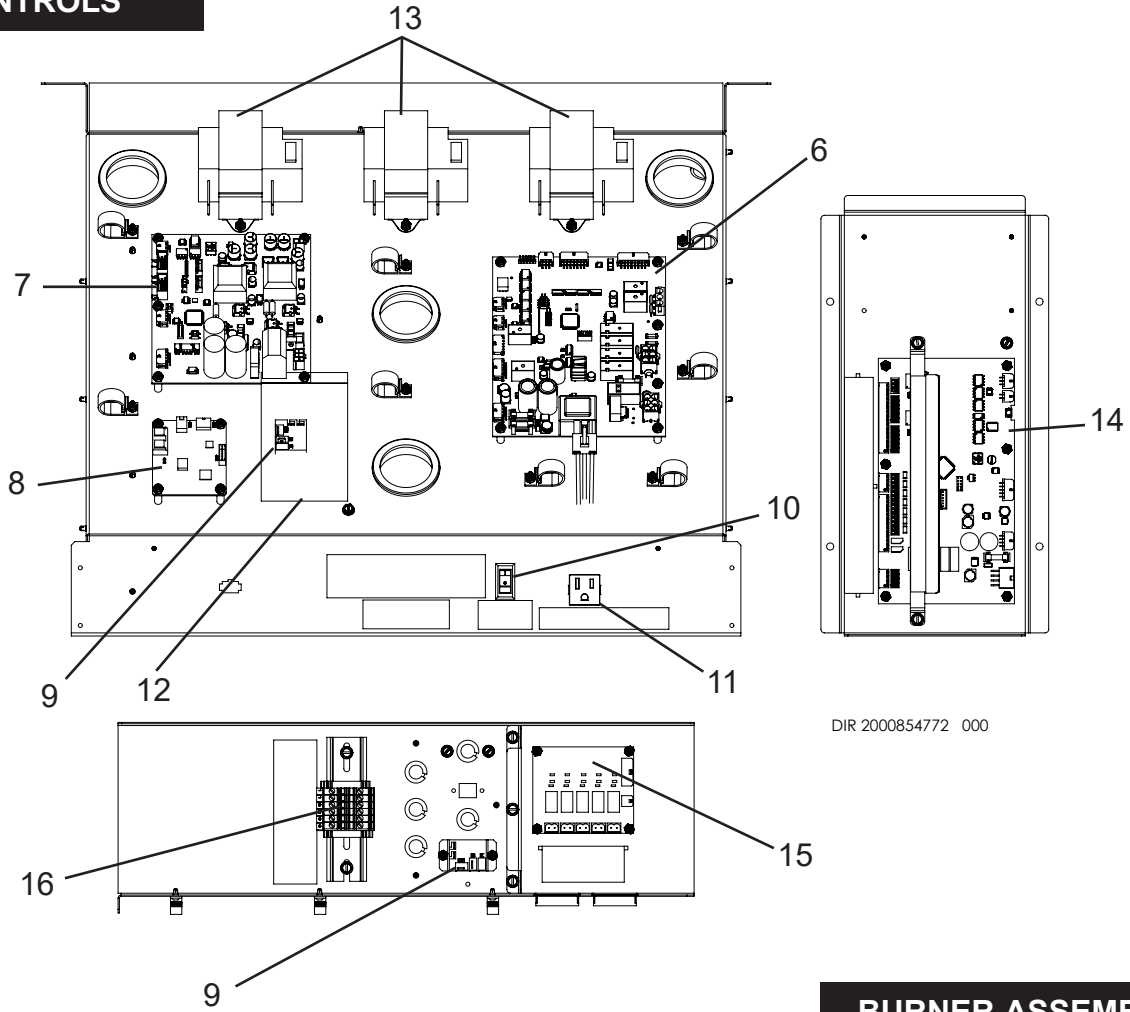

CONTROLS

DIR 2000854772 000

BURNER ASSEMBLY

DIR # 2000854773 00

GAS TRAIN

HEAT EXCHANGER

ITEM NO.	PART NO.	DESCRIPTION	MODEL
JACKET ASSEMBLIES			
1	100400877	FRONT DOOR	ALL
2	100400801	DISPLAY ASSEMBLY INTERFACE	ALL
3	100400871	JACKET SIDE UPPER	IWH0500
3	100400872	JACKET SIDE UPPER	IWH0750
3	100400873	JACKET SIDE UPPER	IWH1000
4	100401776	JACKET TOP	IWH0500
4	100401777	JACKET TOP	IWH0750
4	100401778	JACKET TOP	IWH1000
5	100302180	LATCH, COMPRESSION	ALL
CONTROLS			
6	100342629	CONTROL BOARD, BIC	ALL
7	100342632	CONTROL, COMBUSTION FEEDBACK	ALL
8	100400803	CONTROL, O2 SYSTEM	ALL
9	100342532	RELAY 24V - BLOWER/PUMP	ALL
10	100271316	SWITCH, ON / OFF, RED	ALL
11	100304120	LINE VOLTAGE RECEPTACLE	ALL
12	100208232	FUSE, 1.6A / 250V	ALL
12	100208809	FUSE, 3.15A / 250V	ALL
12	100208231	FUSE, 5A / 250V	ALL
12	100400846	FUSE, 3AB, 500V	ALL
13	100342534	TRANSFORMER, 120 X 24V, 100VA, 60 HZ	ALL
14	100400802	CONTROL, COMFORT	ALL
-	100342631	TERMINAL BLOCK KIT (CC BOARD & PUMP RELAY)	ALL
15	100342799	CONTROL, PUMP RELAY	ALL
16	100400827	TERMINAL BLOCK ASSEMBLY - POWER SUPPLY	ALL
-	100274737	WIRELESS ANTENNA - USB ADAPTER	ALL
BURNER SUB-ASSEMBLY			
17	100400796	INSULATION, HEX	IWH0500
17	100400798	INSULATION, HEX	IWH0750
17	100400799	INSULATION, HEX	IWH1000
18	100330218	INSULATION, DEFLECTOR	ALL
19	100400835	INSULATION, BURNER DOOR	ALL
20	100400834	BURNER DOOR	ALL
21	100400836	SWITCH, DOOR TEMPERATURE LIMIT	ALL
22	100368946	IGNITER W/ GASKETS AND HARDWARE	ALL
-	100347926	GASKET, IGNITER	ALL
23	100347902	FLAME SENSOR W/ GASKETS AND HARDWARE	ALL
-	100330341	GASKET, FLAME SENSOR	ALL
24	100330202	BURNER DOOR GASKET	ALL
25	100330211	BURNER W/ GASKET	IWH0500
25	100330213	BURNER W/ GASKET	IWH0750
25	100330214	BURNER W/ GASKET	IWH1000
26	100330215	GASKET, BURNER	ALL
-	100361087	O-RING, GAS DAMPER	ALL
27	100400830	INTAKE MANIFOLD	IWH0500
27	100330203	INTAKE MANIFOLD	IWH0750
27	100330204	INTAKE MANIFOLD	IWH1000
28	100330206	GASKET, BLOWER	IWH0500
28	100330190	GASKET, BLOWER	IWH0750
28	100330191	GASKET, BLOWER	IWH1000
PLEASE HAVE MODEL AND SERIAL NUMBER WHEN ORDERING PARTS *ITEMS DENOTE SUGGESTED INVENTORY PARTS			